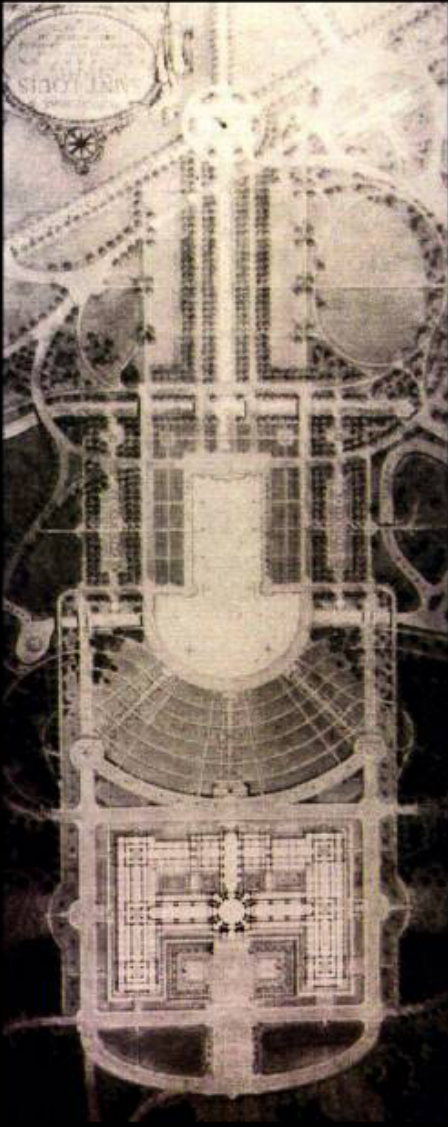

Landscape Architecture Design

Honor Award

Emerson Grand Basin &

Post Dispatch Lake in Forest Park

Forest Park, St. Louis, Missouri

The HOK Planning Group

st. louis chapter - american society of landscape architects

Emerson Grand Basin & Post Dispatch Lake in Forest Park

asla
awards program
2005

Emerson Grand Basin & Post Dispatch Lake in Forest Park

asla
awards program
2005

Emerson Grand Basin & Post Dispatch Lake in Forest Park